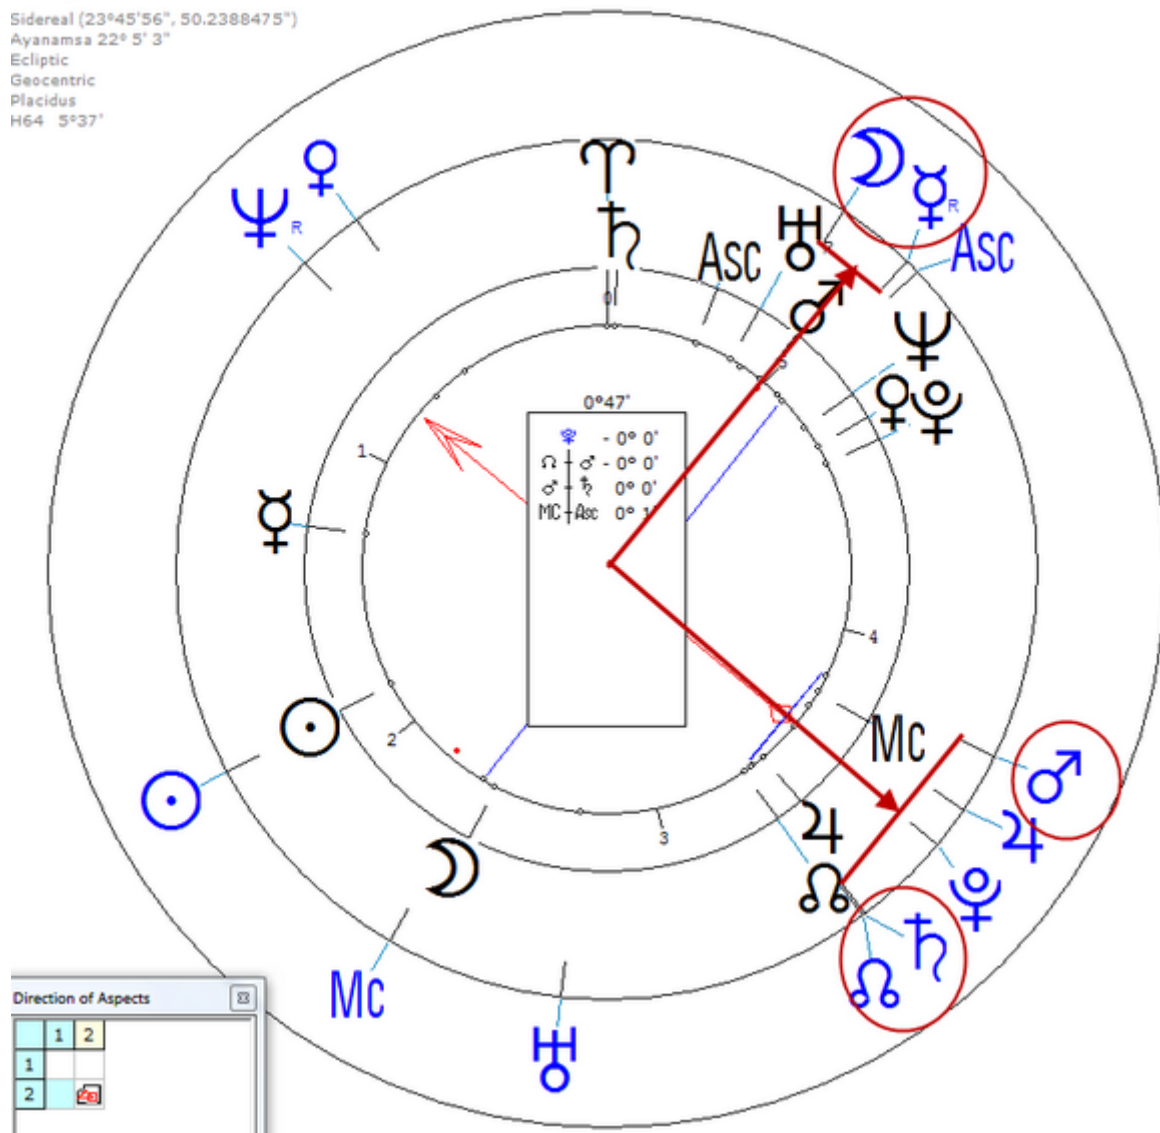

Deubel, Leon

22 March 1879 at 10:30 (= 10:30 AM)Belfort, France, 47n38, 6e52
French poet.

<https://www.astro.com/astro-databank/Deubel,_Leon>

Death by Suicide 12 June 1913 in Maisons-Alfort (48° 48' 21" N, 2° 26' 16" E)

Solar Return (Harmonic 64)

Solar ♂/♁ = Solar ☾/♀

Deubel, Leon

22 March 1879 Sat 10:30 (GMT+0:27:28) 47n38 6e52
Belfort, France

Sidereal (23°45'56", 50.2388475")
Ayanamsa 22° 5' 3"
Ecliptic
Geocentric
Placidus
H64 5°37'